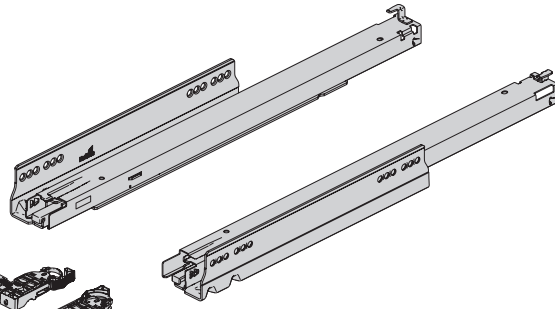

Actro YOU Silent System

9 320 320

www.hettich.com/short/45025e

PZ 2

i

i

XS 10kg / L 40kg

XL 70kg