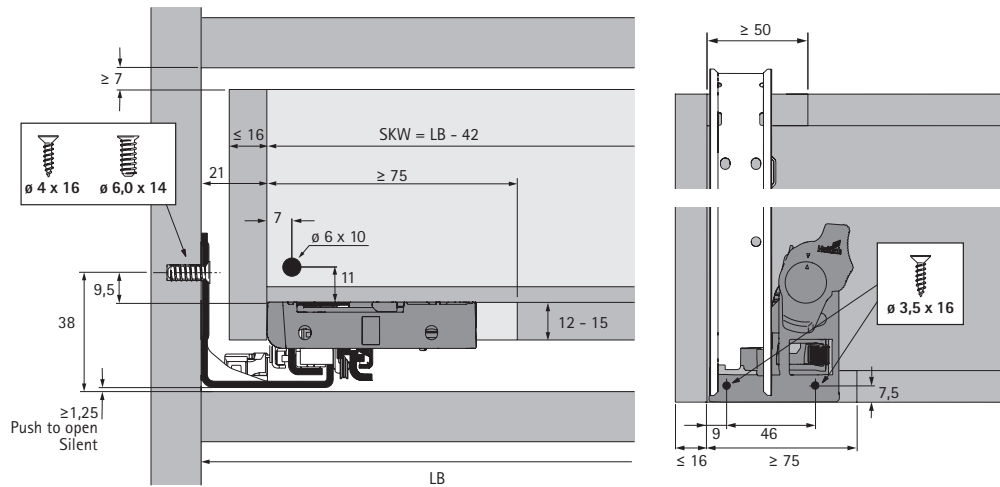

Actro YOU Silent System

9 320 320

www.hettich.com/short/45025e

PZ 2

i

i

XS 10kg / L 40kg

XL 70kg