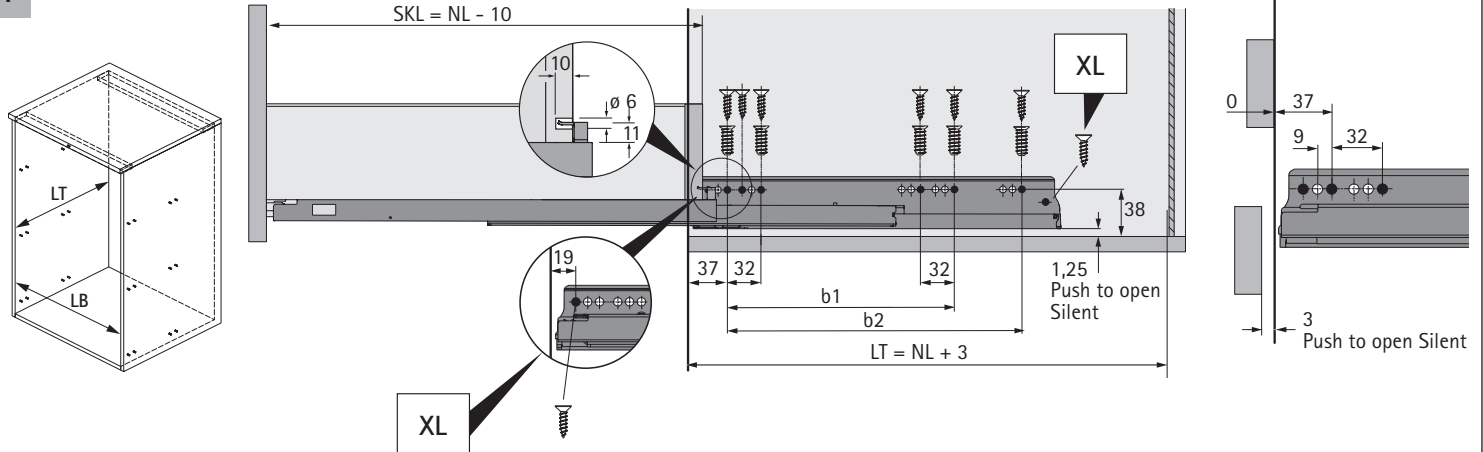

Actro YOU Silent System

9 320 320

www.hettich.com/short/45025e

PZ 2

i

i

XS 10kg / L 40kg

XL 70kg